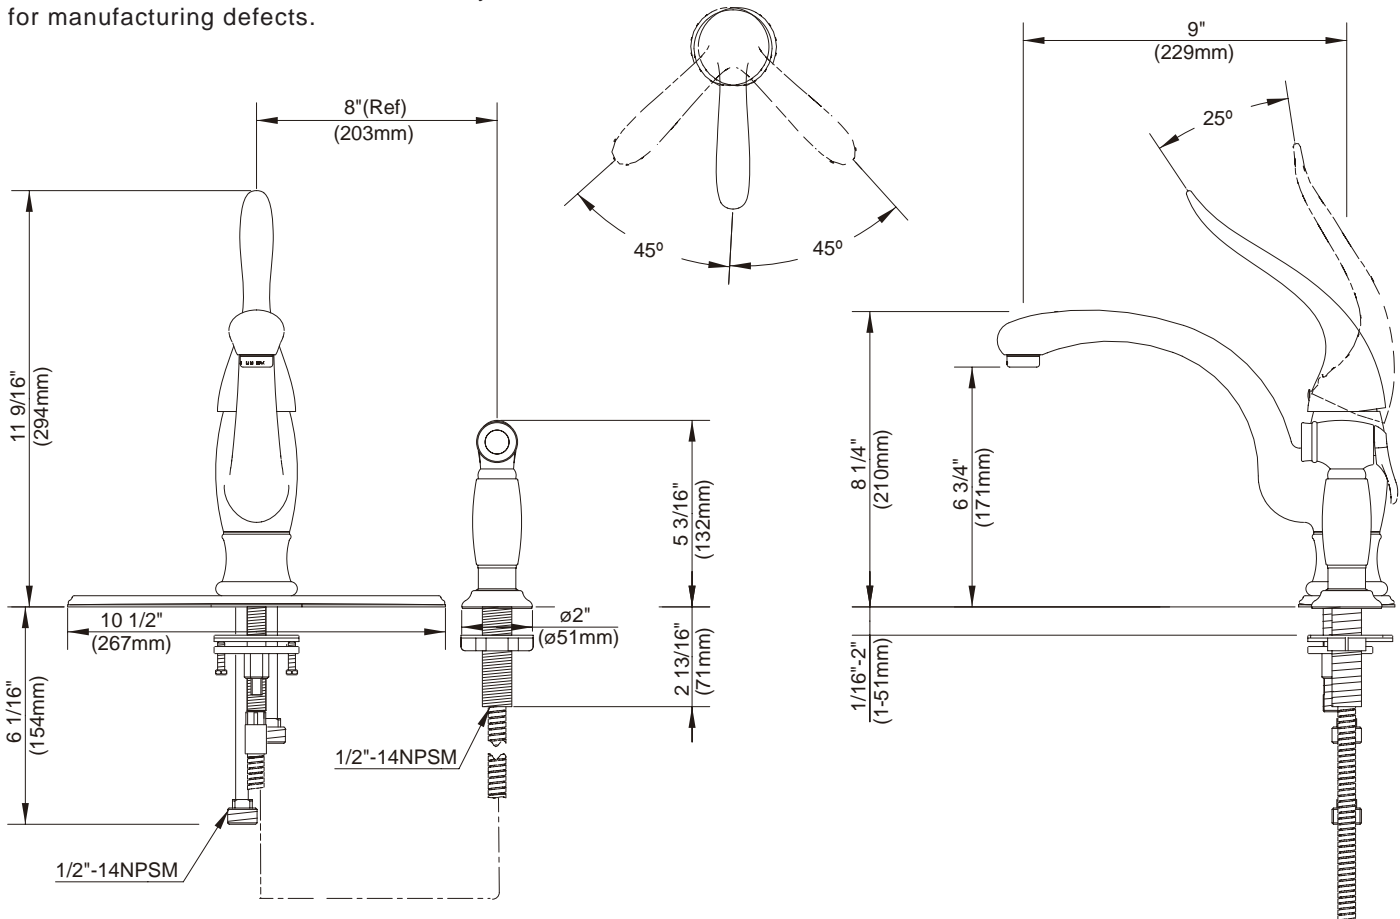

Warranty

Danze faucets are covered by a manufacturer's limited "lifetime" warranty for manufacturing defects.