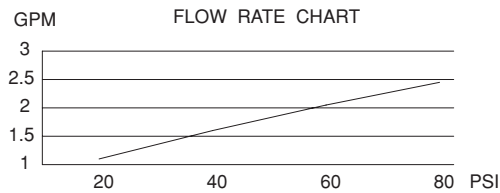

SINGLE HANDLE KITCHEN FAUCET

Description

- Single lever handle with high-rise spout
- Single hole mounted
- Matching brass vegetable spray

Flow & Valving

- See Chart

Standards

- ASME A112.18.1
- CSA B125
- NSF 61-9
- Listed IAPMO/UPC
- Energy policy act of 1992
- ADA Accessibility Guidelines for Buildings and Facilities - 4.27.4 Controls and Mechanisms

Available Colors & Finish

- Chrome
- Oil Rub Bronze (RB)
- Stainless Steel (SS)

Warranty

Danze faucets are covered by a manufacturer's limited "lifetime" warranty for manufacturing defects.

Specific Features: _____ Submitted Model No.: _____