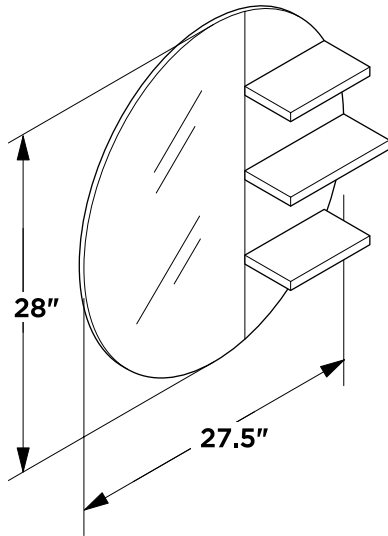

Mirror

FVN3330ES

Vanity Front

Vanity Back

TOOLS FOR ASSEMBLY

PARTS

1 Position cabinet (C)

2 Install sink (B)