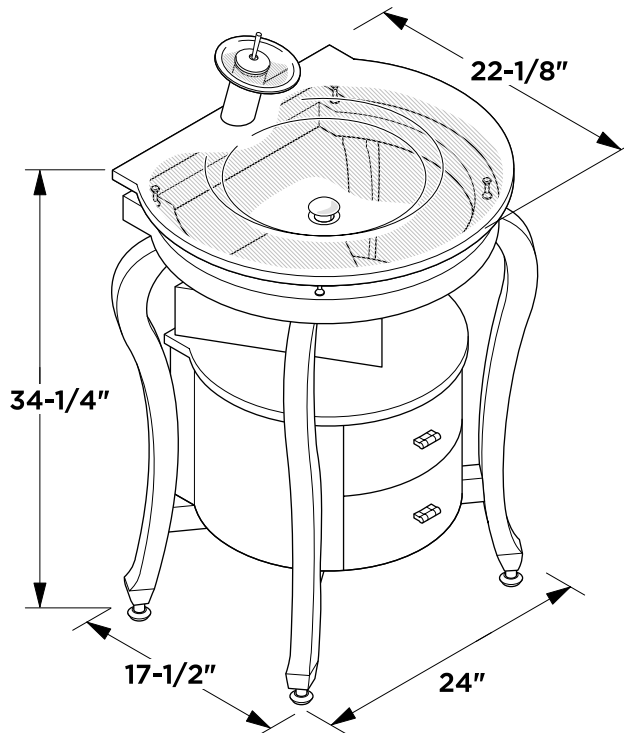

Mirror

FVN3330ES

Vanity Front

Vanity Back

TOOLS FOR ASSEMBLY

PARTS

1 Position cabinet (C)

2 Install sink (B)