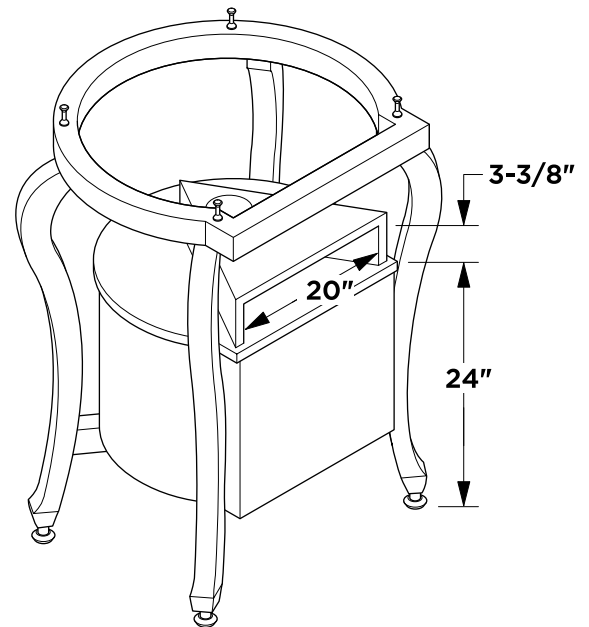

Mirror

FVN3330ES

Vanity Front

Vanity Back

TOOLS FOR ASSEMBLY

PARTS

1 Position cabinet (C)

2 Install sink (B)