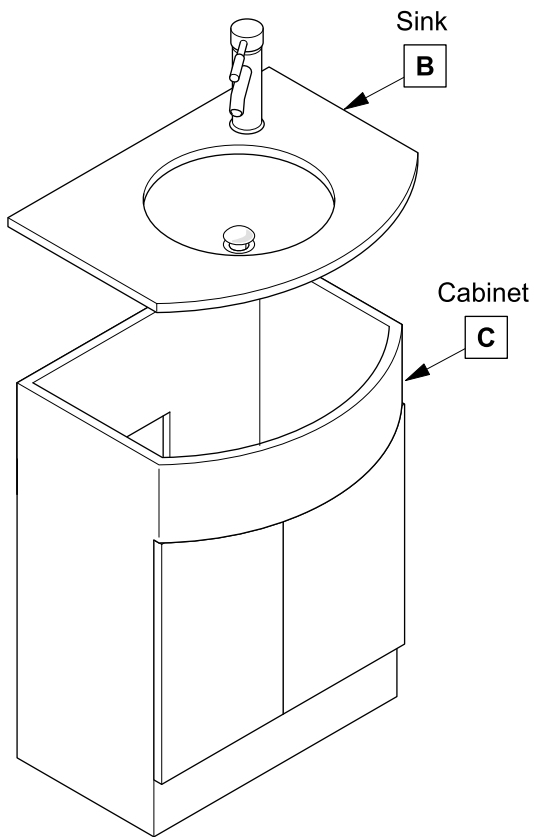

FVN5025WH
DELICATO
INSTALLATION GUIDE

FVN5025WH

Vanity Front

Vanity Back

TOOLS FOR ASSEMBLY

PARTS

1 Position cabinet (C)

2 Apply silicone and install sink (B)