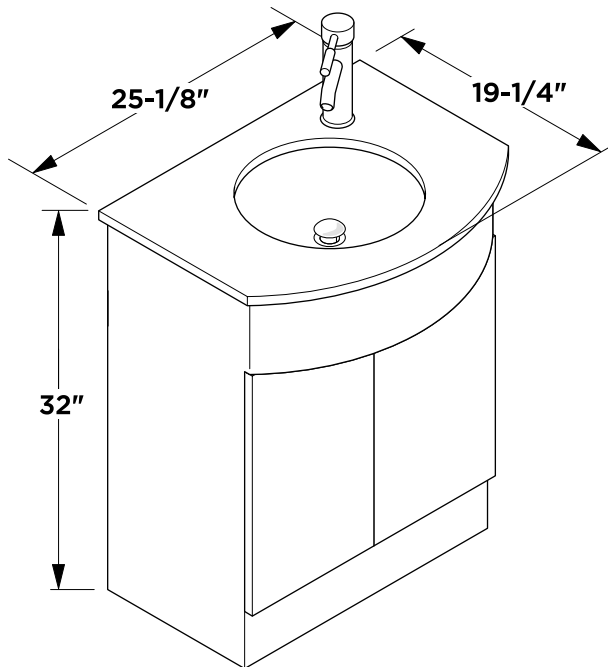

FVN5025WH
DELICATO
INSTALLATION GUIDE

FVN5025WH

Vanity Front

Vanity Back

TOOLS FOR ASSEMBLY

PARTS

1 Position cabinet (C)

2 Apply silicone and install sink (B)