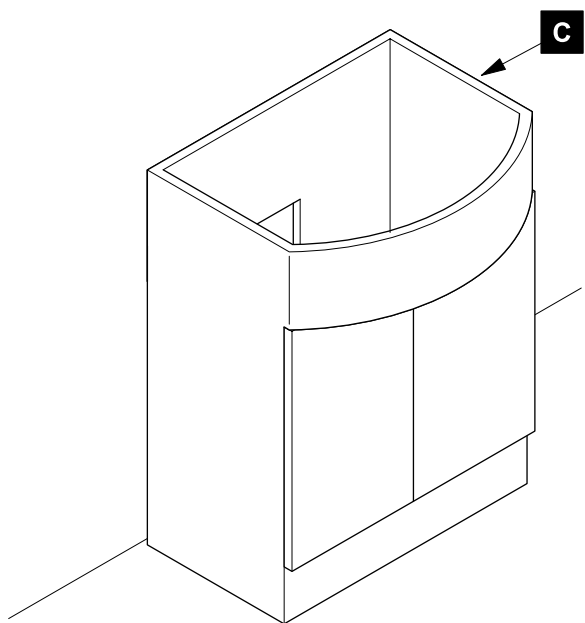

FVN5025WH
DELICATO
INSTALLATION GUIDE

FVN5025WH

Vanity Front

Vanity Back

TOOLS FOR ASSEMBLY

PARTS

1 Position cabinet (C)

2 Apply silicone and install sink (B)