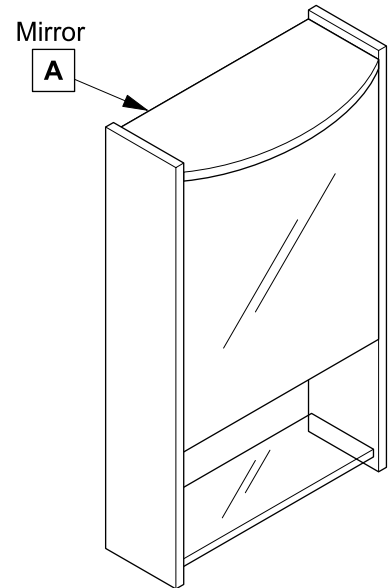

FVN5025WH
DELICATO
INSTALLATION GUIDE

FVN5025WH

Vanity Front

Vanity Back

TOOLS FOR ASSEMBLY

PARTS

1 Position cabinet (C)

2 Apply silicone and install sink (B)