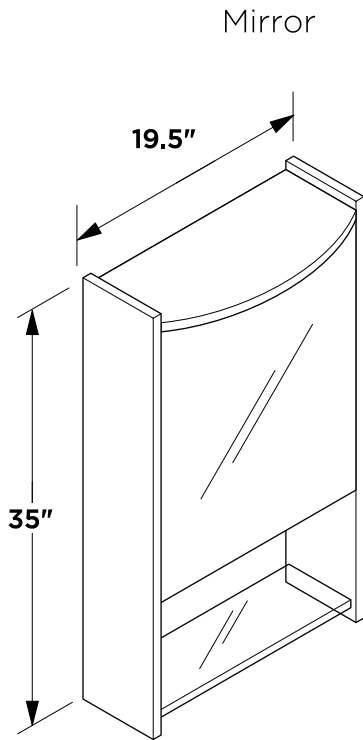

FVN5025WH
DELICATO
INSTALLATION GUIDE

FVN5025WH

Vanity Front

Vanity Back

TOOLS FOR ASSEMBLY

PARTS

1 Position cabinet (C)

2 Apply silicone and install sink (B)