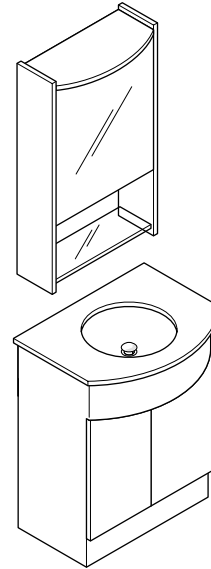

FVN5025WH
DELICATO
INSTALLATION GUIDE

FVN5025WH

Vanity Front

Vanity Back

TOOLS FOR ASSEMBLY

PARTS

1 Position cabinet (C)

2 Apply silicone and install sink (B)