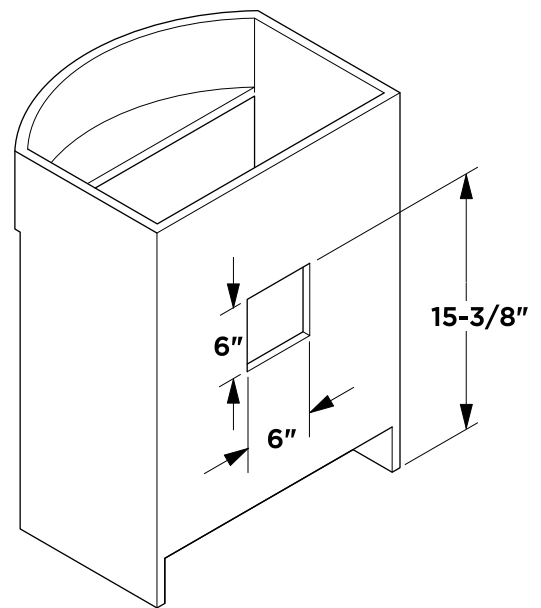

FVN5025WH
DELICATO
INSTALLATION GUIDE

FVN5025WH

Vanity Front

Vanity Back

TOOLS FOR ASSEMBLY

PARTS

1 Position cabinet (C)

2 Apply silicone and install sink (B)