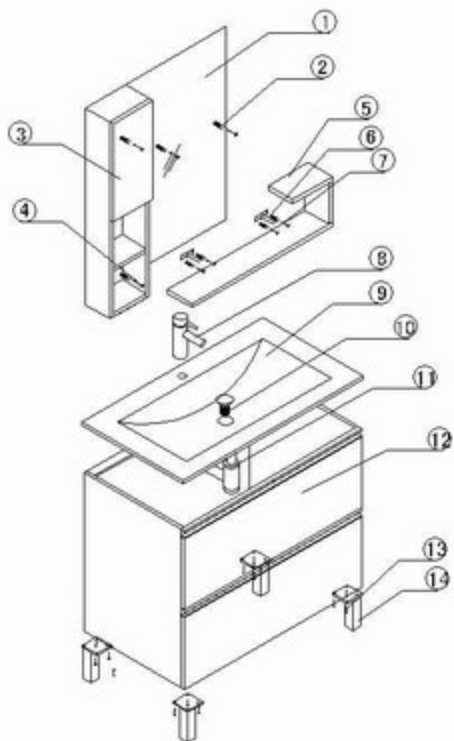

**MODEL: RG4W-3036 INSTALLATION GUIDE**

**MODEL: RG4W-3036 PACKING LIST**

NO.	ASSEMBLY NAME	QUANTITY
①	MIRROR	1
②	SELF-TAPPING SCREW	2
③	MIRROR SHELF	1
④	SELF-TAPPING SCREW	2
⑤	MIRROR SHELF	1
⑥	BRACKET	2
⑦	SELF-TAPPING SCREW	4
⑧	FAUCET	1
⑨	GLASS BASIN	1
⑩	POP-UP WASTE	1
⑪	DRAINAGE	1
⑫	CABINET	1
⑬	SELF-TAPPING SCREW	16
⑭	CABINET LEG	4