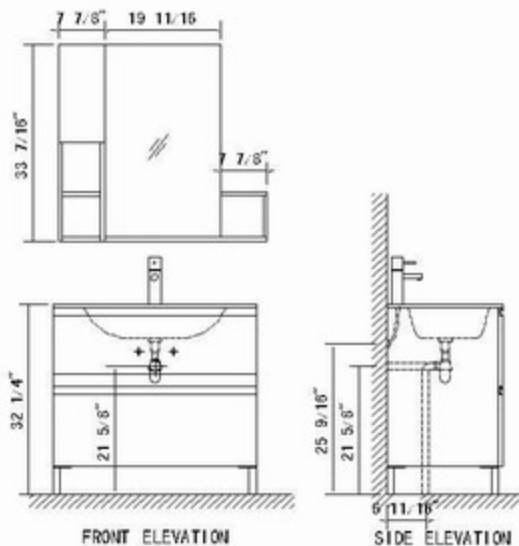

**MODEL: RG4W-3036 INSTALLATION GUIDE**

**MODEL: RG4W-3036 PACKING LIST**

NO.	ASSEMBLY NAME	QUANTITY
①	MIRROR	1
②	SELF-TAPPING SCREW	2
③	MIRROR SHELF	1
④	SELF-TAPPING SCREW	2
⑤	MIRROR SHELF	1
⑥	BRACKET	2
⑦	SELF-TAPPING SCREW	4
⑧	FAUCET	1
⑨	GLASS BASIN	1
⑩	POP-UP WASTE	1
⑪	DRAINAGE	1
⑫	CABINET	1
⑬	SELF-TAPPING SCREW	16
⑭	CABINET LEG	4