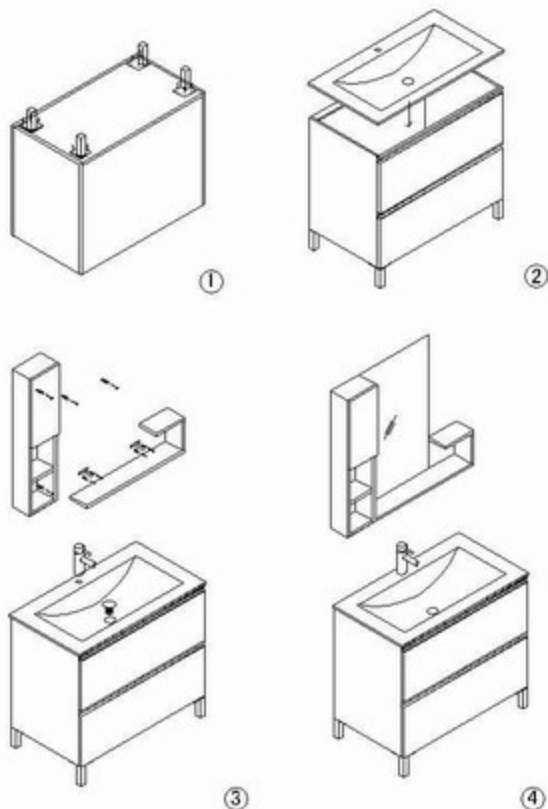

**MODEL: RG4W-3036 INSTALLATION GUIDE**

**MODEL: RG4W-3036 PACKING LIST**

NO.	ASSEMBLY NAME	QUANTITY
①	MIRROR	1
②	SELF-TAPPING SCREW	2
③	MIRROR SHELF	1
④	SELF-TAPPING SCREW	2
⑤	MIRROR SHELF	1
⑥	BRACKET	2
⑦	SELF-TAPPING SCREW	4
⑧	FAUCET	1
⑨	GLASS BASIN	1
⑩	POP-UP WASTE	1
⑪	DRAINAGE	1
⑫	CABINET	1
⑬	SELF-TAPPING SCREW	16
⑭	CABINET LEG	4