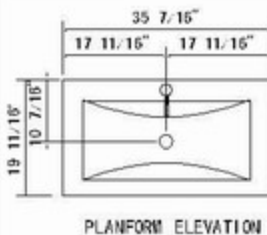

**MODEL: RG4W-3036 INSTALLATION GUIDE**

**MODEL: RG4W-3036 PACKING LIST**

NO.	ASSEMBLY NAME	QUANTITY
①	MIRROR	1
②	SELF-TAPPING SCREW	2
③	MIRROR SHELF	1
④	SELF-TAPPING SCREW	2
⑤	MIRROR SHELF	1
⑥	BRACKET	2
⑦	SELF-TAPPING SCREW	4
⑧	FAUCET	1
⑨	GLASS BASIN	1
⑩	POP-UP WASTE	1
⑪	DRAINAGE	1
⑫	CABINET	1
⑬	SELF-TAPPING SCREW	16
⑭	CABINET LEG	4