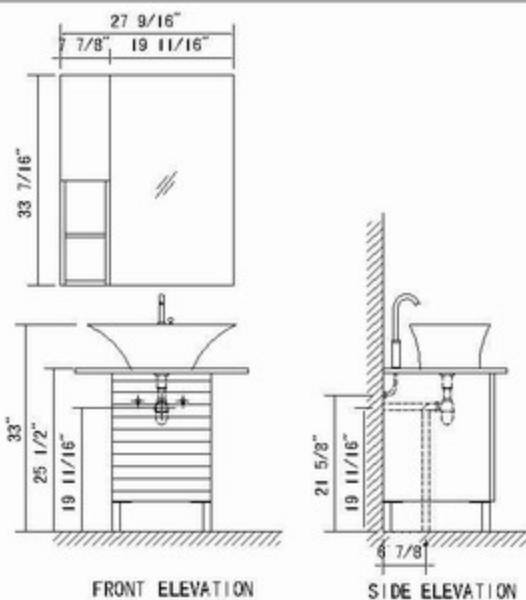

Model: RG4A-3040 INSTALLATION GUIDE:

Model: RG4A-3040 ACCESSORIES LIST

NO.	ASSEMBLY NAME	QUANTITY
①	MIRROR	1
②	SELF-TAPPING SCREW	2
③	MIRROR SHELF	1
④	SELF-TAPPING SCREW	2
⑤	DECORATIVE CAP	2
⑥	FAUCET	1
⑦	CERAMIC BASIN	1
⑧	POP-UP WASTE	1
⑨	COUNTERTOP	1
⑩	DRAINAGE	1
⑪	CABINET	1
⑫	CABINET LEG	4
⑬	SELF-TAPPING SCREW	12