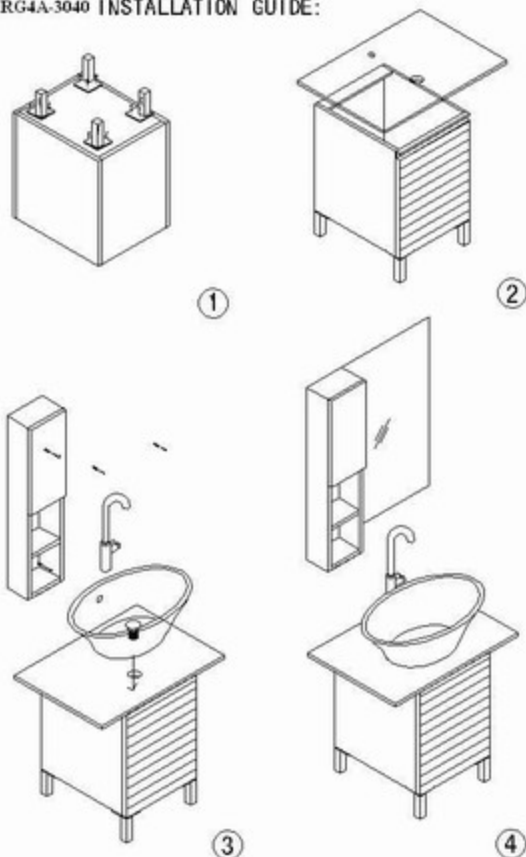

Model: RG4A-3040 INSTALLATION GUIDE:

Model: RG4A-3040 ACCESSORIES LIST

NO.	ASSEMBLY NAME	QUANTITY
①	MIRROR	1
②	SELF-TAPPING SCREW	2
③	MIRROR SHELF	1
④	SELF-TAPPING SCREW	2
⑤	DECORATIVE CAP	2
⑥	FAUCET	1
⑦	CERAMIC BASIN	1
⑧	POP-UP WASTE	1
⑨	COUNTERTOP	1
⑩	DRAINAGE	1
⑪	CABINET	1
⑫	CABINET LEG	4
⑬	SELF-TAPPING SCREW	12