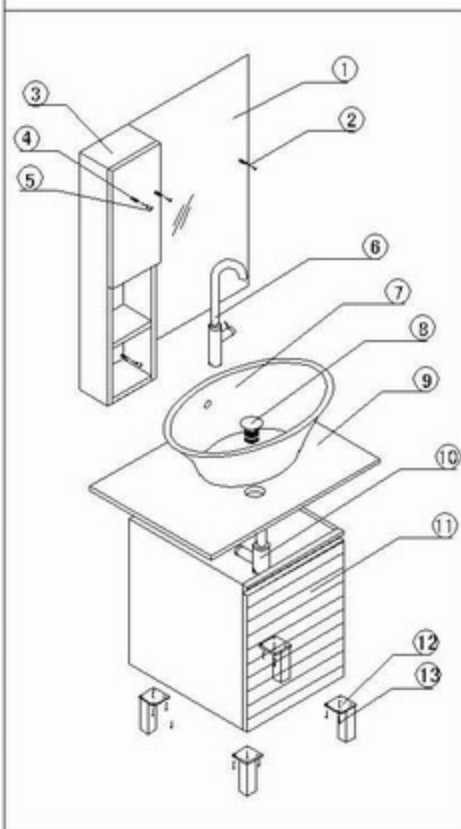

Model: RG4A-3040 INSTALLATION GUIDE:

Model: RG4A-3040 ACCESSORIES LIST

NO.	ASSEMBLY NAME	QUANTITY
①	MIRROR	1
②	SELF-TAPPING SCREW	2
③	MIRROR SHELF	1
④	SELF-TAPPING SCREW	2
⑤	DECORATIVE CAP	2
⑥	FAUCET	1
⑦	CERAMIC BASIN	1
⑧	POP-UP WASTE	1
⑨	COUNTERTOP	1
⑩	DRAINAGE	1
⑪	CABINET	1
⑫	CABINET LEG	4
⑬	SELF-TAPPING SCREW	12