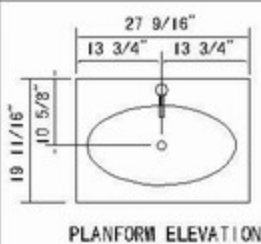

Model: RG4A-3040 INSTALLATION GUIDE:

Model: RG4A-3040 ACCESSORIES LIST

NO.	ASSEMBLY NAME	QUANTITY
①	MIRROR	1
②	SELF-TAPPING SCREW	2
③	MIRROR SHELF	1
④	SELF-TAPPING SCREW	2
⑤	DECORATIVE CAP	2
⑥	FAUCET	1
⑦	CERAMIC BASIN	1
⑧	POP-UP WASTE	1
⑨	COUNTERTOP	1
⑩	DRAINAGE	1
⑪	CABINET	1
⑫	CABINET LEG	4
⑬	SELF-TAPPING SCREW	12