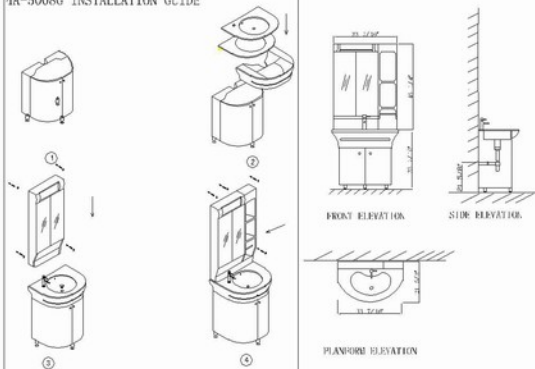

1A-5008G INSTALLATION GUIDE

1A-5008G ACCESSORIES LIST

NO	Accessories	Quantity
①	Mirror Cabinet	1
②	Plastic Expansion Pipes	6
③	Expansion Bolt	6
④	Mirror Shelf	1
⑤	Faucet	1
⑥	Pop-up Waste	1
⑦	Glass Sink	1
⑧	Acrylic Pedestal	1
⑨	Towel Rack	1
⑩	Handle	2
⑪	Cabinet	1
⑫	Cabinet Leg	3
⑬	Decorative Cover	6