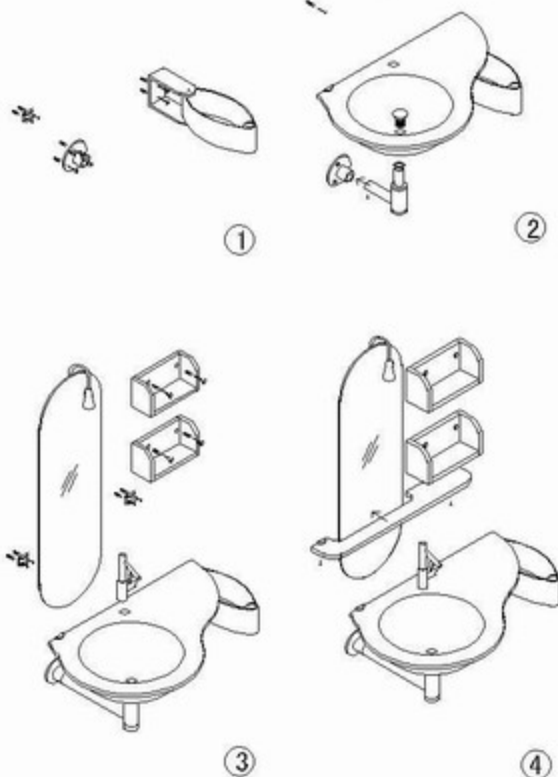

MODEL: RG4A-5025 INSTALLATION GUIDE

MODEL: RG4A-5025 PACKING LIST

NO.	ASSEMBLY NAME	QUANTITY
①	LAMP	1
②	MIRROR	1
③	SELF-TAPPING SCREW	2
④	GLASS SHELF	2
⑤	SELF-TAPPING SCREW	4
⑥	DECORATIVE CAP	4
⑦	FIXING CLIP	3
⑧	SELF-TAPPING SCREW	6
⑨	GLASS LAYER	1
⑩	FAUCET	1
⑪	GLASS BASIN	1
⑫	POP-UP WASTE	1
⑬	PLASTIC DRAWER	1
⑭	SELF-TAPPING SCREW	2
⑮	DECORATIVE CAP	2
⑯	DRAINAGE	1