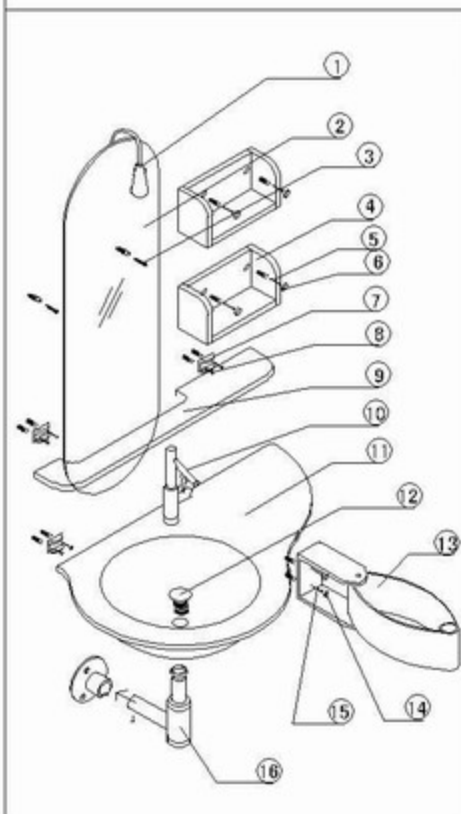

MODEL: RG4A-5025 INSTALLATION GUIDE

MODEL: RG4A-5025 PACKING LIST

NO.	ASSEMBLY NAME	QUANTITY
①	LAMP	1
②	MIRROR	1
③	SELF-TAPPING SCREW	2
④	GLASS SHELF	2
⑤	SELF-TAPPING SCREW	4
⑥	DECORATIVE CAP	4
⑦	FIXING CLIP	3
⑧	SELF-TAPPING SCREW	6
⑨	GLASS LAYER	1
⑩	FAUCET	1
⑪	GLASS BASIN	1
⑫	POP-UP WASTE	1
⑬	PLASTIC DRAWER	1
⑭	SELF-TAPPING SCREW	2
⑮	DECORATIVE CAP	2
⑯	DRAINAGE	1