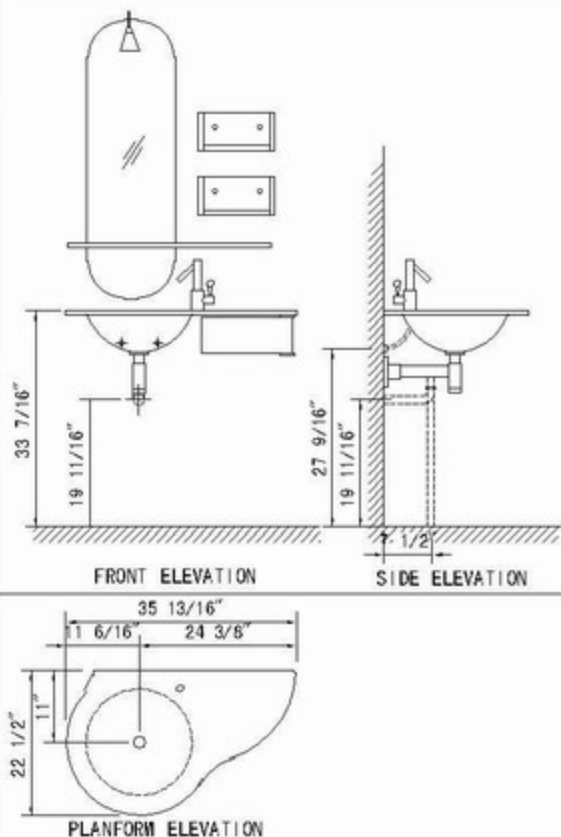

MODEL: RG4A-5025 INSTALLATION GUIDE

MODEL: RG4A-5025 PACKING LIST

NO.	ASSEMBLY NAME	QUANTITY
①	LAMP	1
②	MIRROR	1
③	SELF-TAPPING SCREW	2
④	GLASS SHELF	2
⑤	SELF-TAPPING SCREW	4
⑥	DECORATIVE CAP	4
⑦	FIXING CLIP	3
⑧	SELF-TAPPING SCREW	6
⑨	GLASS LAYER	1
⑩	FAUCET	1
⑪	GLASS BASIN	1
⑫	POP-UP WASTE	1
⑬	PLASTIC DRAWER	1
⑭	SELF-TAPPING SCREW	2
⑮	DECORATIVE CAP	2
⑯	DRAINAGE	1