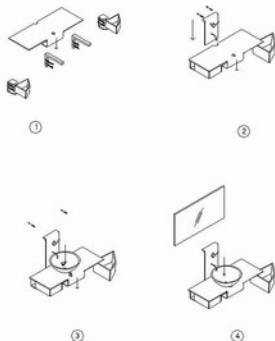

RG4A-5026B INSTALLATION GUIDE

RG4A-5026B ACCESSORIES LIST

NO	Accessories	Quantity
①	Plastic Expansion Pipes	12
②	Expansion Bolt	12
③	Mirror	1
④	Faucet	1
⑤	Faucet Pedestal	1
⑥	Glass Sink	1
⑦	Bracket	2
⑧	Bracket	2
⑨	Plastic Drawer	2
⑩	Glass Tabletop	1
⑪	Pop-up Waste	1
⑫	Decorative Cover	4