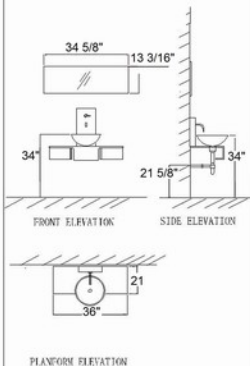

RG4A-5026B INSTALLATION GUIDE

RG4A-5026B ACCESSORIES LIST

NO	Accessories	Quantity
①	Plastic Expansion Pipes	12
②	Expansion Bolt	12
③	Mirror	1
④	Faucet	1
⑤	Faucet Pedestal	1
⑥	Glass Sink	1
⑦	Bracket	2
⑧	Bracket	2
⑨	Plastic Drawer	2
⑩	Glass Tabletop	1
⑪	Pop-up Waste	1
⑫	Decorative Cover	4