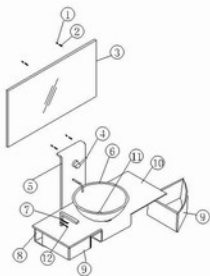

RG4A-5026B INSTALLATION GUIDE

RG4A-5026B ACCESSORIES LIST

NO	Accessories	Quantity
①	Plastic Expansion Pipes	12
②	Expansion Bolt	12
③	Mirror	1
④	Faucet	1
⑤	Faucet Pedestal	1
⑥	Glass Sink	1
⑦	Bracket	2
⑧	Bracket	2
⑨	Plastic Drawer	2
⑩	Glass Tabletop	1
⑪	Pop-up Waste	1
⑫	Decorative Cover	4