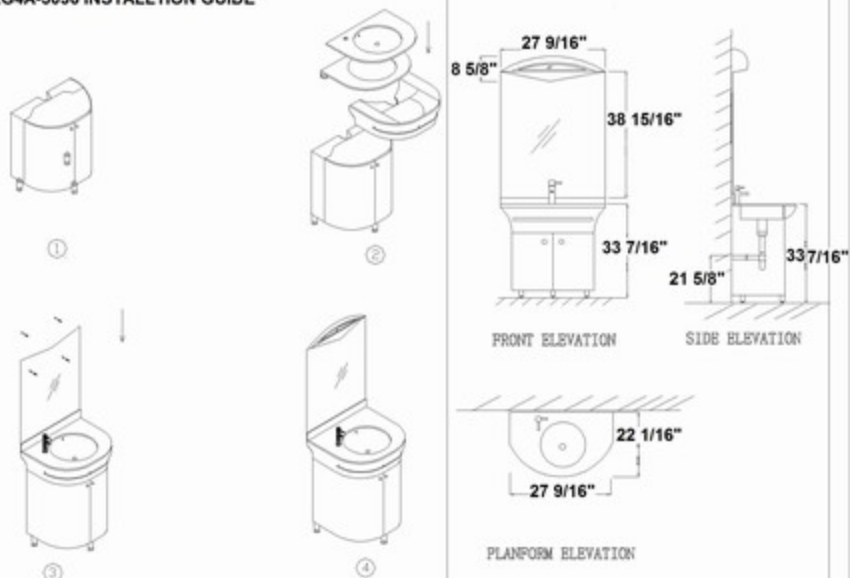

**RG4A-5036 INSTALLTION GUIDE**

**RG4A-5036 ACCESSORIES LIST**

NO	Accessories	Quantity
①	Lampshade	1
②	Plastic Expansion Pipes	4
③	Screws	4
④	Mirror	1
⑤	Faucet	1
⑥	Pop-up Waste	1
⑦	Glass Sink	1
⑧	Acrylic Pedestal	1
⑨	Towel Rack	1
⑩	Handle	2
⑪	Cabinet	1
⑫	Cabinet Leg	3