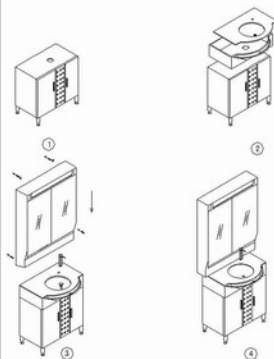

## RG4A5043G ACCESSORIES

NO	Accessories	Quantity
①	Plastic Expansion Pipes	4
②	Expansion Bolt	4
③	Mirror Cabinet	1
④	Pop up Waste	1
⑤	Faucet	1
⑥	Glass Sink	1
⑦	Acrylic Pedestal	1
⑧	Cabinet	1
⑨	Handle	2
⑩	Cabinet Leg	4
⑪	Towel Rack	1
⑫	Decorative Cover	4