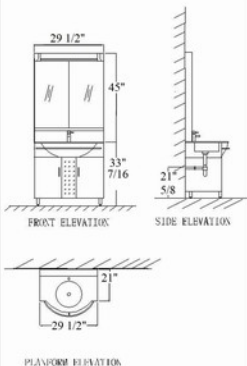

## RG4A5043G ACCESSORIES

NO	Accessories	Quantity
①	Plastic Expansion Pipes	4
②	Expansion Bolt	4
③	Mirror Cabinet	1
④	Pop up Waste	1
⑤	Faucet	1
⑥	Glass Sink	1
⑦	Acrylic Pedestal	1
⑧	Cabinet	1
⑨	Handle	2
⑩	Cabinet Leg	4
⑪	Towel Rack	1
⑫	Decorative Cover	4