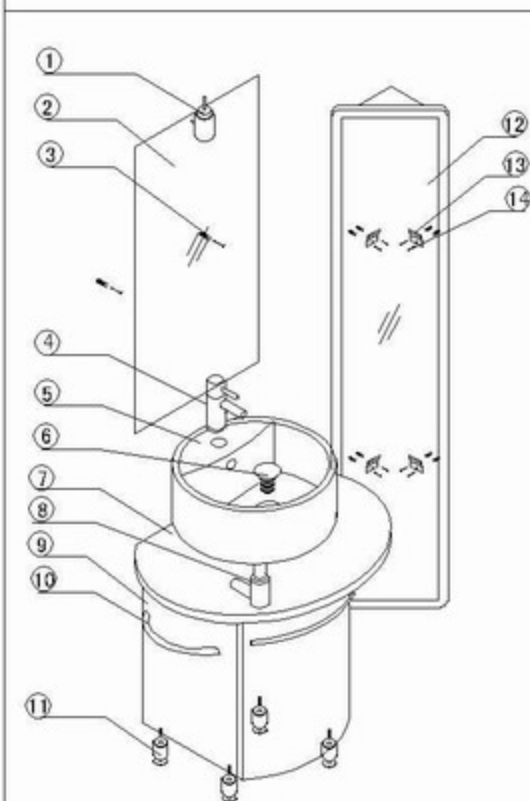

MODEL: RG4G-6020 PACKING LIST

NO.	ASSEMBLY NAME	QUANTITY
①	LAMP	1
②	MIRROR	1
③	SELF-TAPPING SCREW	2
④	FAUCET	1
⑤	CERAMIC BASIN	1
⑥	POP-UP WASTE	1
⑦	COUNTERTOP	1
⑧	DRAINAGE	1
⑨	CABINET	1
⑩	TOWEL RACK	2
⑪	CABINET LEG	4
⑫	SIDE MIRROR	1
⑬	HOOK	4
⑭	SELF-TAPPING SCREW	8