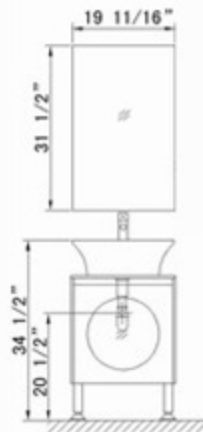

4G-6033B INSTALLATION GUIDE:

FRONT ELEVATION

SIDE ELEVATION

PLANFORM ELEVATION