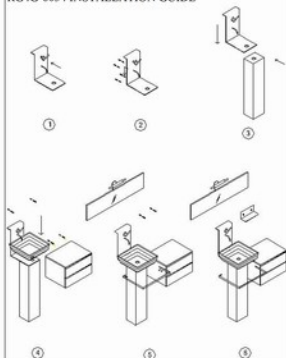

RG4G-6034 INSTALLATION GUIDE

RG4G-6034 ACCESSORIES LIST

NO	Accessories	Quantity
①	Plastic Expansion Pipes	12
②	Expansion Bolt	12
③	Light	1
④	Mirror	1
⑤	Decorative Cover	6
⑥	Shelf	1
⑦	Faucet	1
⑧	Faucet Pedestal	1
⑨	Glass Sink	1
⑩	Pop up Waste	1
⑪	Towel Rack	1
⑫	Stanchion	1
⑬	Cabinet	1
⑭	Glass Tabletop	1