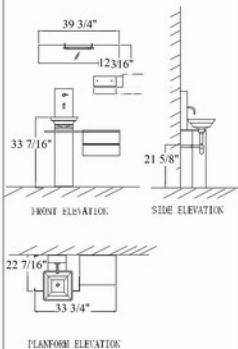

RG4G-6034 INSTALLATION GUIDE

RG4G-6034 ACCESSORIES LIST

NO	Accessories	Quantity
①	Plastic Expansion Pipes	12
②	Expansion Bolt	12
③	Light	1
④	Mirror	1
⑤	Decorative Cover	6
⑥	Shelf	1
⑦	Faucet	1
⑧	Faucet Pedestal	1
⑨	Glass Sink	1
⑩	Pop up Waste	1
⑪	Towel Rack	1
⑫	Stanchion	1
⑬	Cabinet	1
⑭	Glass Tabletop	1