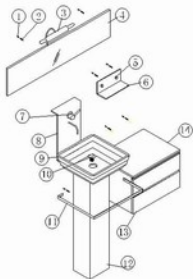

RG4G-6034 INSTALLATION GUIDE

RG4G-6034 ACCESSORIES LIST

NO	Accessories	Quantity
①	Plastic Expansion Pipes	12
②	Expansion Bolt	12
③	Light	1
④	Mirror	1
⑤	Decorative Cover	6
⑥	Shelf	1
⑦	Faucet	1
⑧	Faucet Pedestal	1
⑨	Glass Sink	1
⑩	Pop up Waste	1
⑪	Towel Rack	1
⑫	Stanchion	1
⑬	Cabinet	1
⑭	Glass Tabletop	1