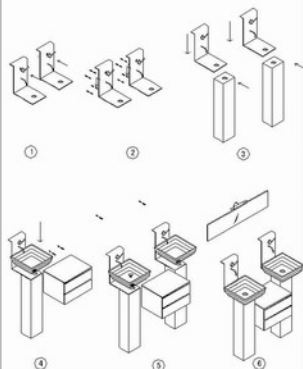

## RG4G-6037 INSTALLATION GUIDE

## RG4G-6037 ACCESSORIES LIST

NO	Accessories	Quantity
①	Plastic Expansion Pipes	14
②	Expansion Bolt	14
③	Light	1
④	Mirror	1
⑤	Faucet Pedestal	2
⑥	Faucet	2
⑦	Glass Sink	2
⑧	Pop-up Waste	2
⑨	Stanchion	2
⑩	Cabinet	1
⑪	Glass Tabletop	1
⑫	Decorative Cover	1