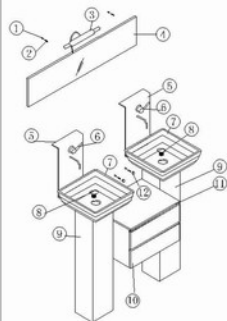

## RG4G-6037 INSTALLATION GUIDE

## RG4G-6037 ACCESSORIES LIST

NO	Accessories	Quantity
①	Plastic Expansion Pipes	14
②	Expansion Bolt	14
③	Light	1
④	Mirror	1
⑤	Faucet Pedestal	2
⑥	Faucet	2
⑦	Glass Sink	2
⑧	Pop-up Waste	2
⑨	Stanchion	2
⑩	Cabinet	1
⑪	Glass Tabletop	1
⑫	Decorative Cover	1