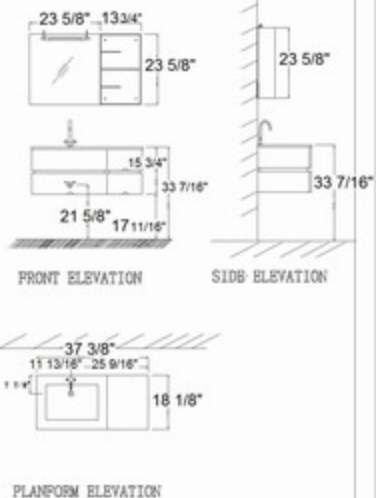

RG4W-3067 INSTALLATION GUIDE

RG4W-3067 ACCESSORIES LIST

NO	Accessories	Quantity
①	Mirror	1
②	Plastic Expansion Pipes	14
③	Screws	14
④	Decorative Cover	12
⑤	Glass Shelf	1
⑥	Light	1
⑦	Pop-up Waste	1
⑧	Faucet	1
⑨	Ceramic Sink	1
⑩	Countertop	1
⑪	Cabinet	1
⑫	Side Cabinet	1