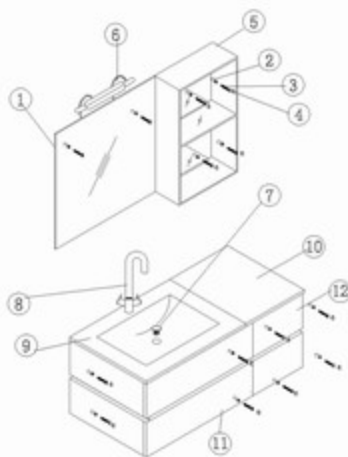

RG4W-3067 INSTALLATION GUIDE

RG4W-3067 ACCESSORIES LIST

NO	Accessories	Quantity
①	Mirror	1
②	Plastic Expansion Pipes	14
③	Screws	14
④	Decorative Cover	12
⑤	Glass Shelf	1
⑥	Light	1
⑦	Pop-up Waste	1
⑧	Faucet	1
⑨	Ceramic Sink	1
⑩	Countertop	1
⑪	Cabinet	1
⑫	Side Cabinet	1