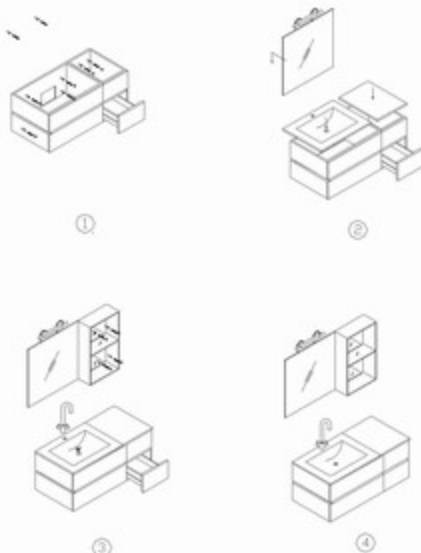

RG4W-3067 INSTALLATION GUIDE

RG4W-3067 ACCESSORIES LIST

NO	Accessories	Quantity
①	Mirror	1
②	Plastic Expansion Pipes	14
③	Screws	14
④	Decorative Cover	12
⑤	Glass Shelf	1
⑥	Light	1
⑦	Pop-up Waste	1
⑧	Faucet	1
⑨	Ceramic Sink	1
⑩	Countertop	1
⑪	Cabinet	1
⑫	Side Cabinet	1