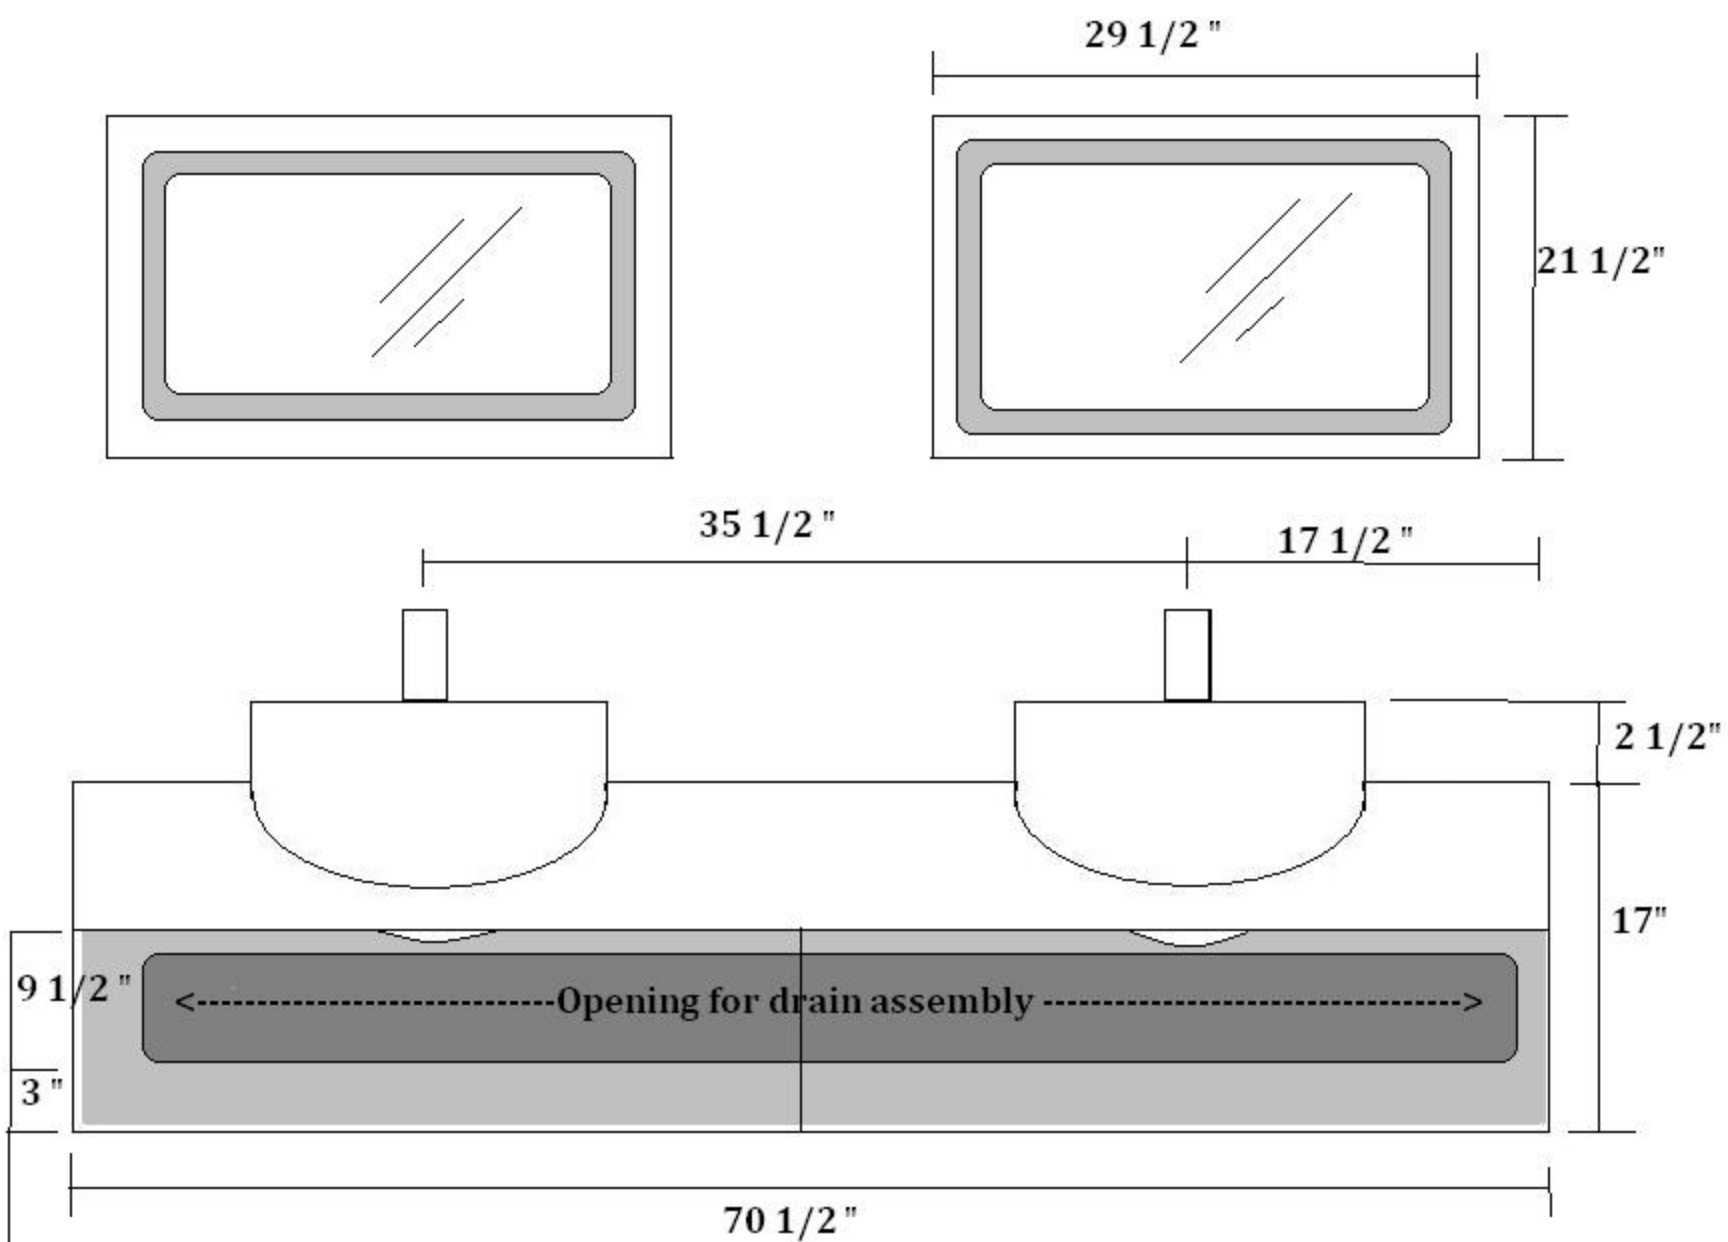

**RGCL63 - 72" vanity.**

**Opening for drain assembly is 9 1/2" .**

**Runs along the back of the cabinet.**